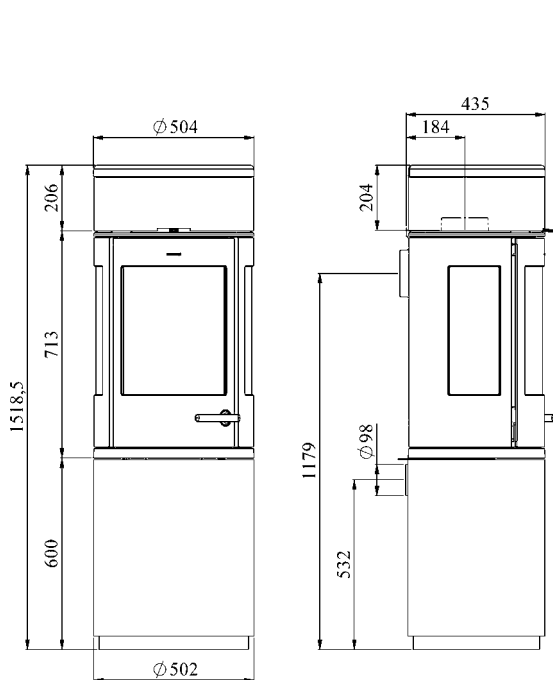

Morsø 7990 is available with a drawer and log store