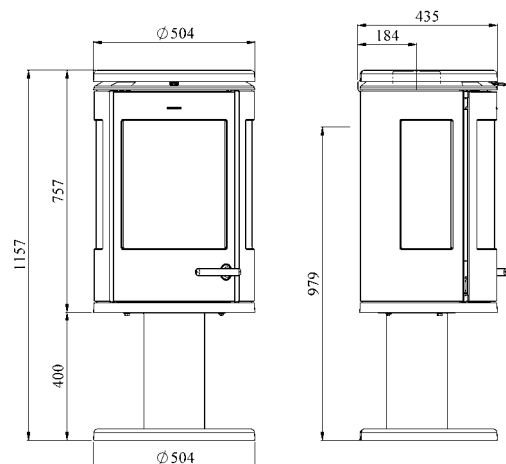

Efficiency gross/net . . . . . 79 / 71.9%

Heats up . . . . . 45-120 m<sup>2</sup>

Flue outlet top/rear option, fits to . . . Ø 150 mm

Log size . . . . . 33 cm

Weight . . . . . 156 kg

Not prepared for outside air.