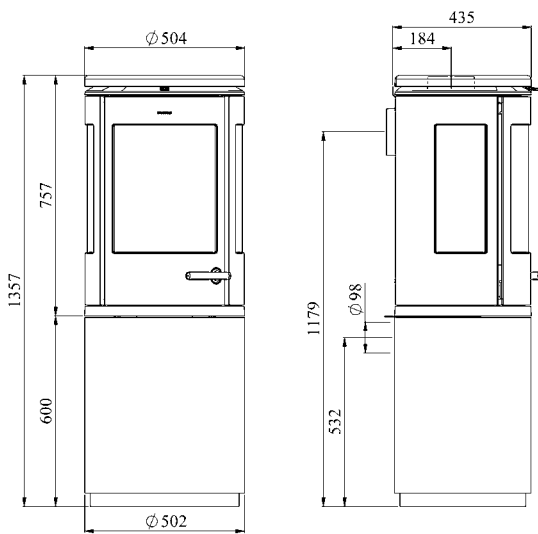

Morsø 7900-serien series is light and elegant whatever combination of stove modules is chosen. This not least because the designer, Monica Ritterband, has used the small recessed plinth to visually raise the stove, so that the pure and solid cast iron is experienced as light and almost hovering.

Morsø 7990