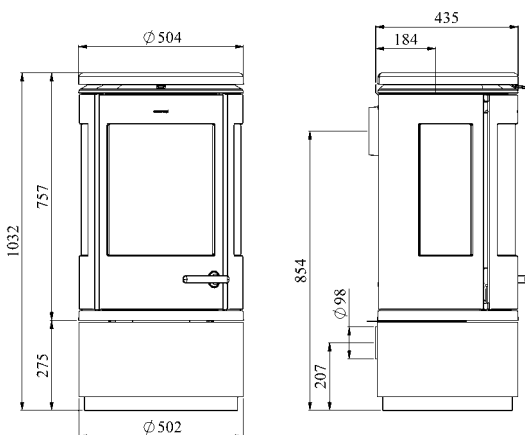

Morsø 7943 is also available with a drawer or log store