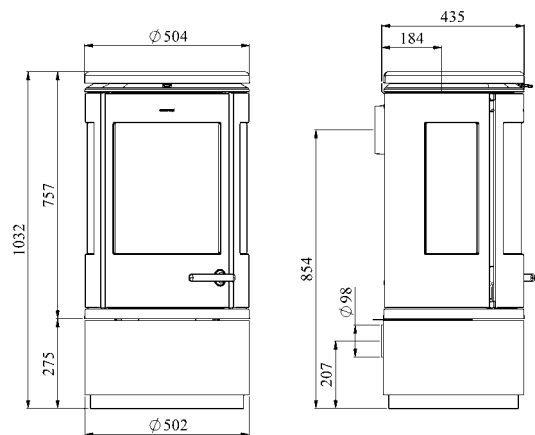

Efficiency gross/net . . . . . 79 / 71.9%

Heats up . . . . . 45-120 m<sup>2</sup>

Flue outlet top/rear option, fits to . . . Ø 150 mm

Log size . . . . . 33 cm

Weight . . . . . 152 kg

Prepared for outside air kit from the rear and the base of the stove. Airtight box can be bought separately,

## 7940 / 7943

EN13240 and Norwegian approved  
 Rated Output . . . . . 7.3 kW  
 Clearances to combustibles:  
 Top . . . . . 500 mm  
 Rear wall . . . . . 125 mm  
 Side wall . . . . . 700 mm  
 Soft Furniture . . . . . 900 mm  
 Efficiency gross/net . . . . . 79 / 71.9%  
 Heats up . . . . . 45-120 m<sup>2</sup>  
 Flue outlet top/rear option, fits to . . . Ø 150 mm  
 Log size . . . . . 33 cm  
 Weight 7943. . . . . 162-174 kg  
 Prepared for outside air kit from the rear and the base of the stove. Airtight box can be bought separately