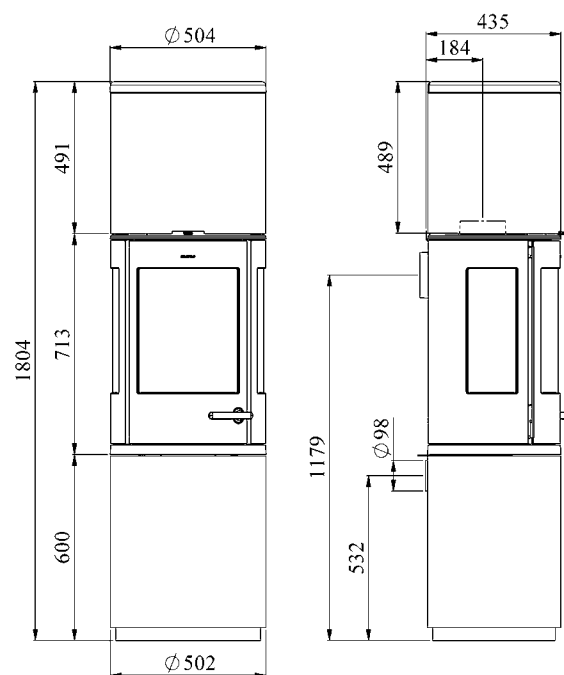

Morsø 7990 is available with a drawer and log store