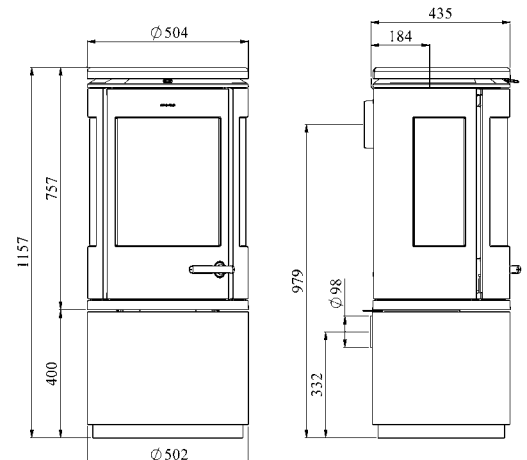

Morsø 7943 is also available with a drawer or log store